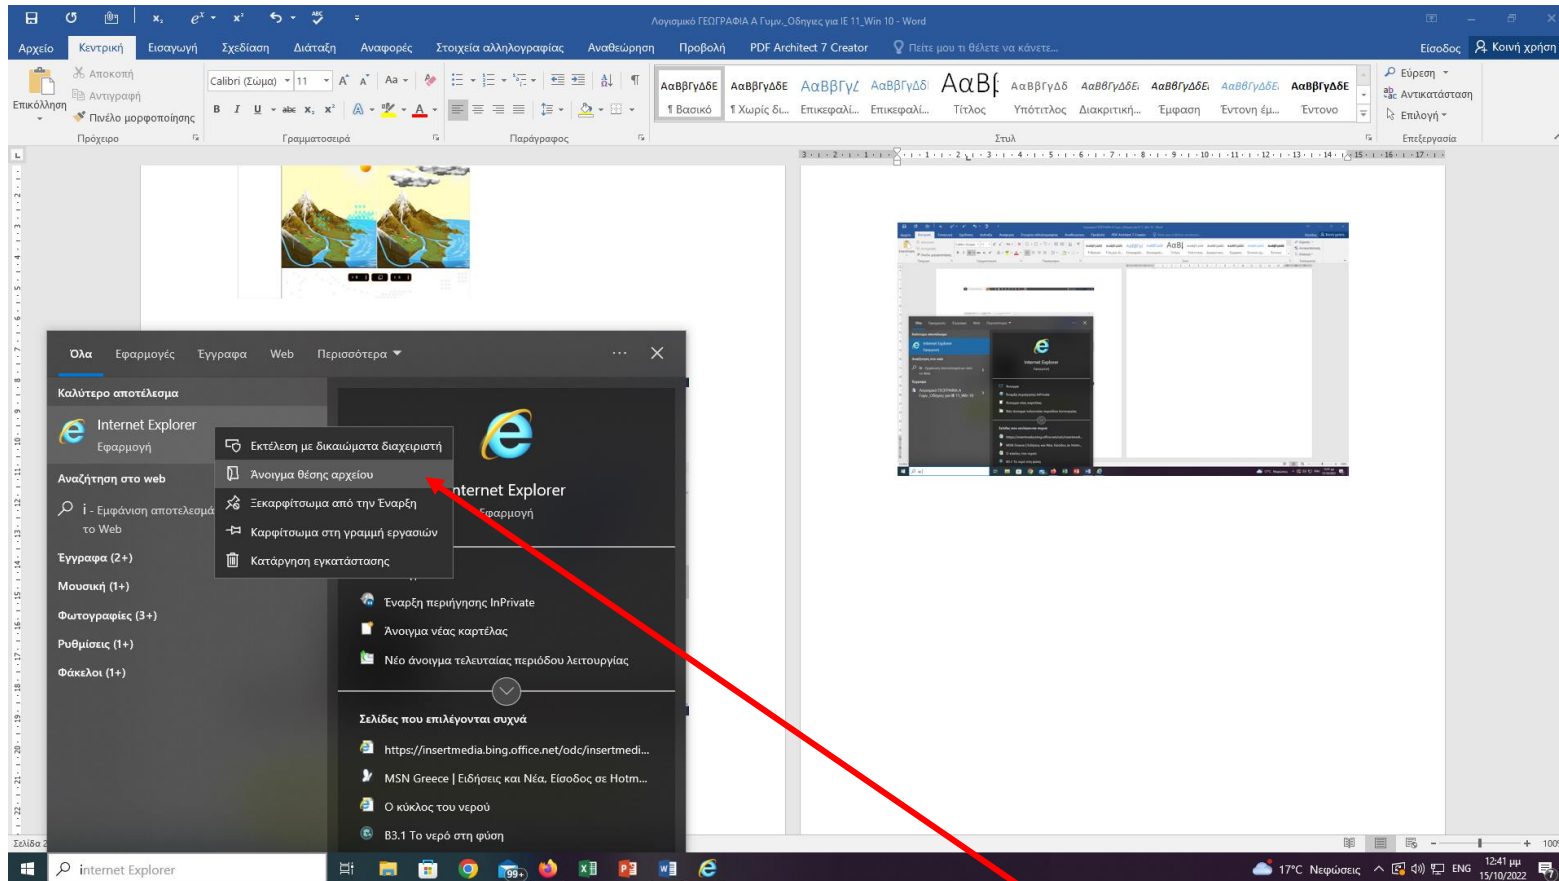

➤ Δεξί Κλίκ στο εικονίδιο του IExplorer και επιλογή «άνοιγμα θέσης αρχείου»